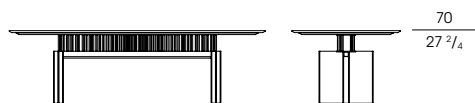

I piedini sono regolabili in altezza e il meccanismo di regolazione, inserito nella struttura, non è visibile.

Table with a Canaletto walnut structure, available in the three finishes: natural (fin. 11), grey (fin. 2W), dark (fin. 2Z). The top, with edges bevelled at 30°, is available in marble, in the variants calacatta, calacatta viola, grigio astratto, grey, zebrino, portoro, and in Canaletto walnut, in the three finishes natural (fin. 11), grey (fin. 2W), dark (fin. 2Z), and is joined to a titanium lacquered MDF under-top, both supported by a metal structure characterised by 92 cylinders in three different sizes and finishes: diameter 10mm champagne brushed painted; diameter 12mm matt bronze painted; diameter 15mm pewter painted.

The legs are joined together by a pewter-finish metal plate (fin. 5L) that runs along the profile of the structure and are characterised by a special woodworking in the frontal part and a 90° Scarpiana woodworking in the vertical edges.

The feet are height-adjustable and the adjustment mechanism, built into the frame, is not visible.

71215

Tavolo con top in noce Canaletto
Table with Canaletto walnut top

cm 252 x 92 x h 74
in 99 1/4 x 36 1/4 x h 29 1/4